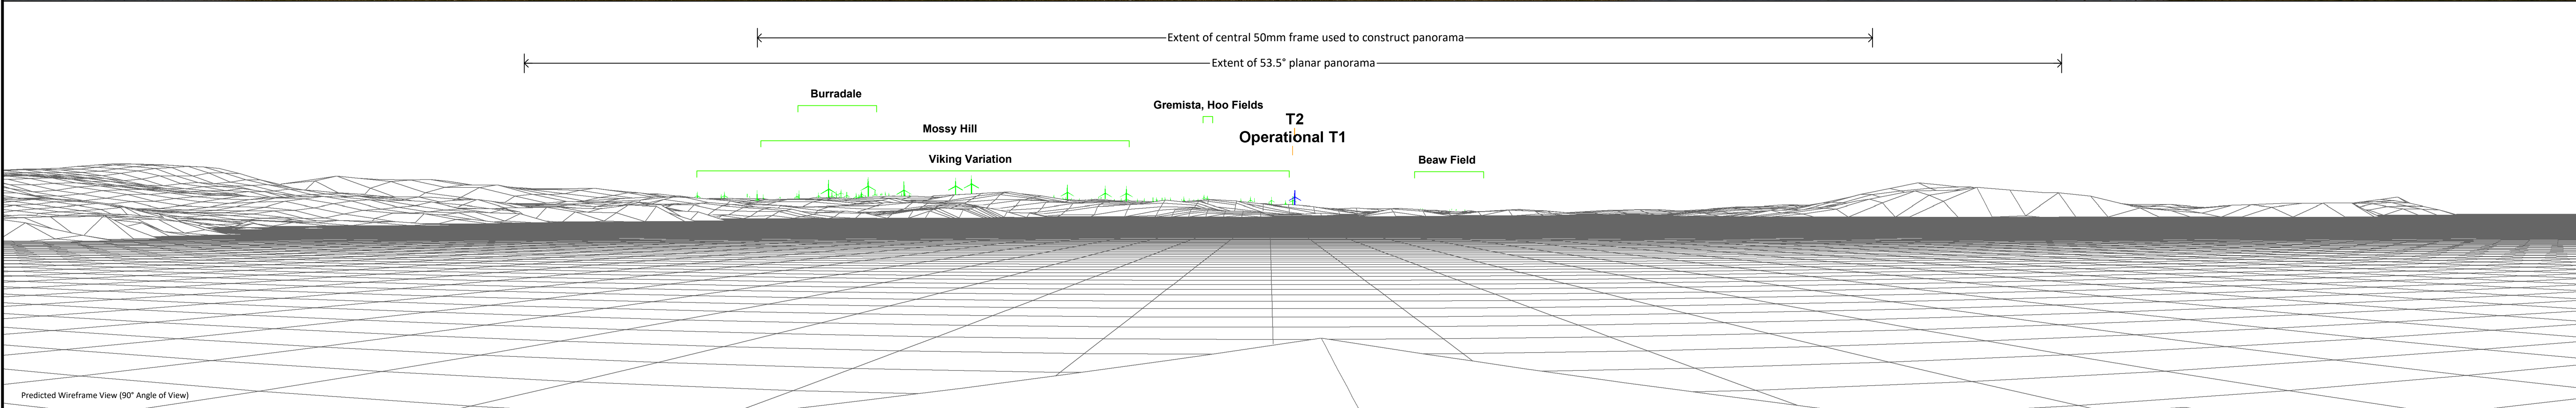

Existing View (90° Angle of View)

Predicted Wireframe View (90° Angle of View)

**Figure 5.3.16b - Viewpoint 16: Helli Ness**  
View flat at a comfortable arms length. The principal distance is 812.5mm. This image provides landscape and visual context only.

Project Number: 11005